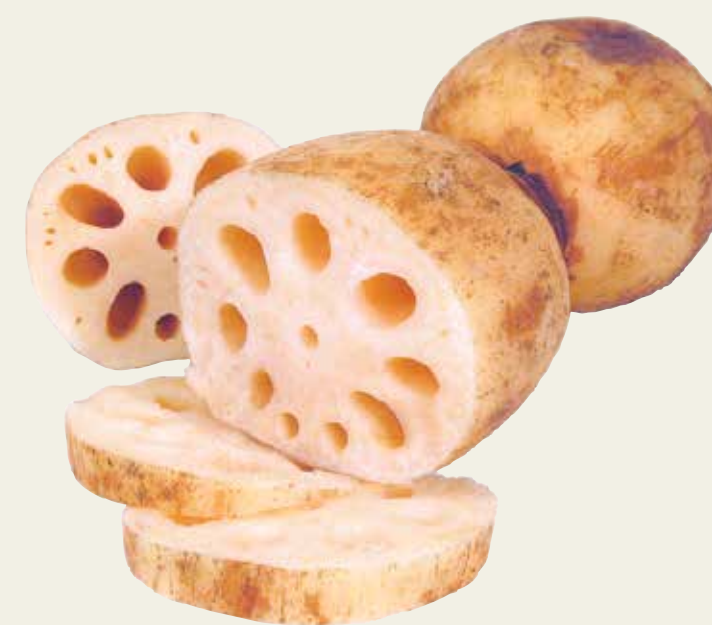

Weekly Specials

Prices Valid January 15-21, 2025

UWAJIMAYA

— PRODUCE FEATURE —

Gai Lan

Fresh! Chinese broccoli. Delicious sautéed with oyster sauce or stir-fried in dishes like pad see ew.

1.79 lb

Save up to **$1.00** per lb

Renkon

Fresh! Lotus root.

1.99 lb Save up to **$1.80** lb